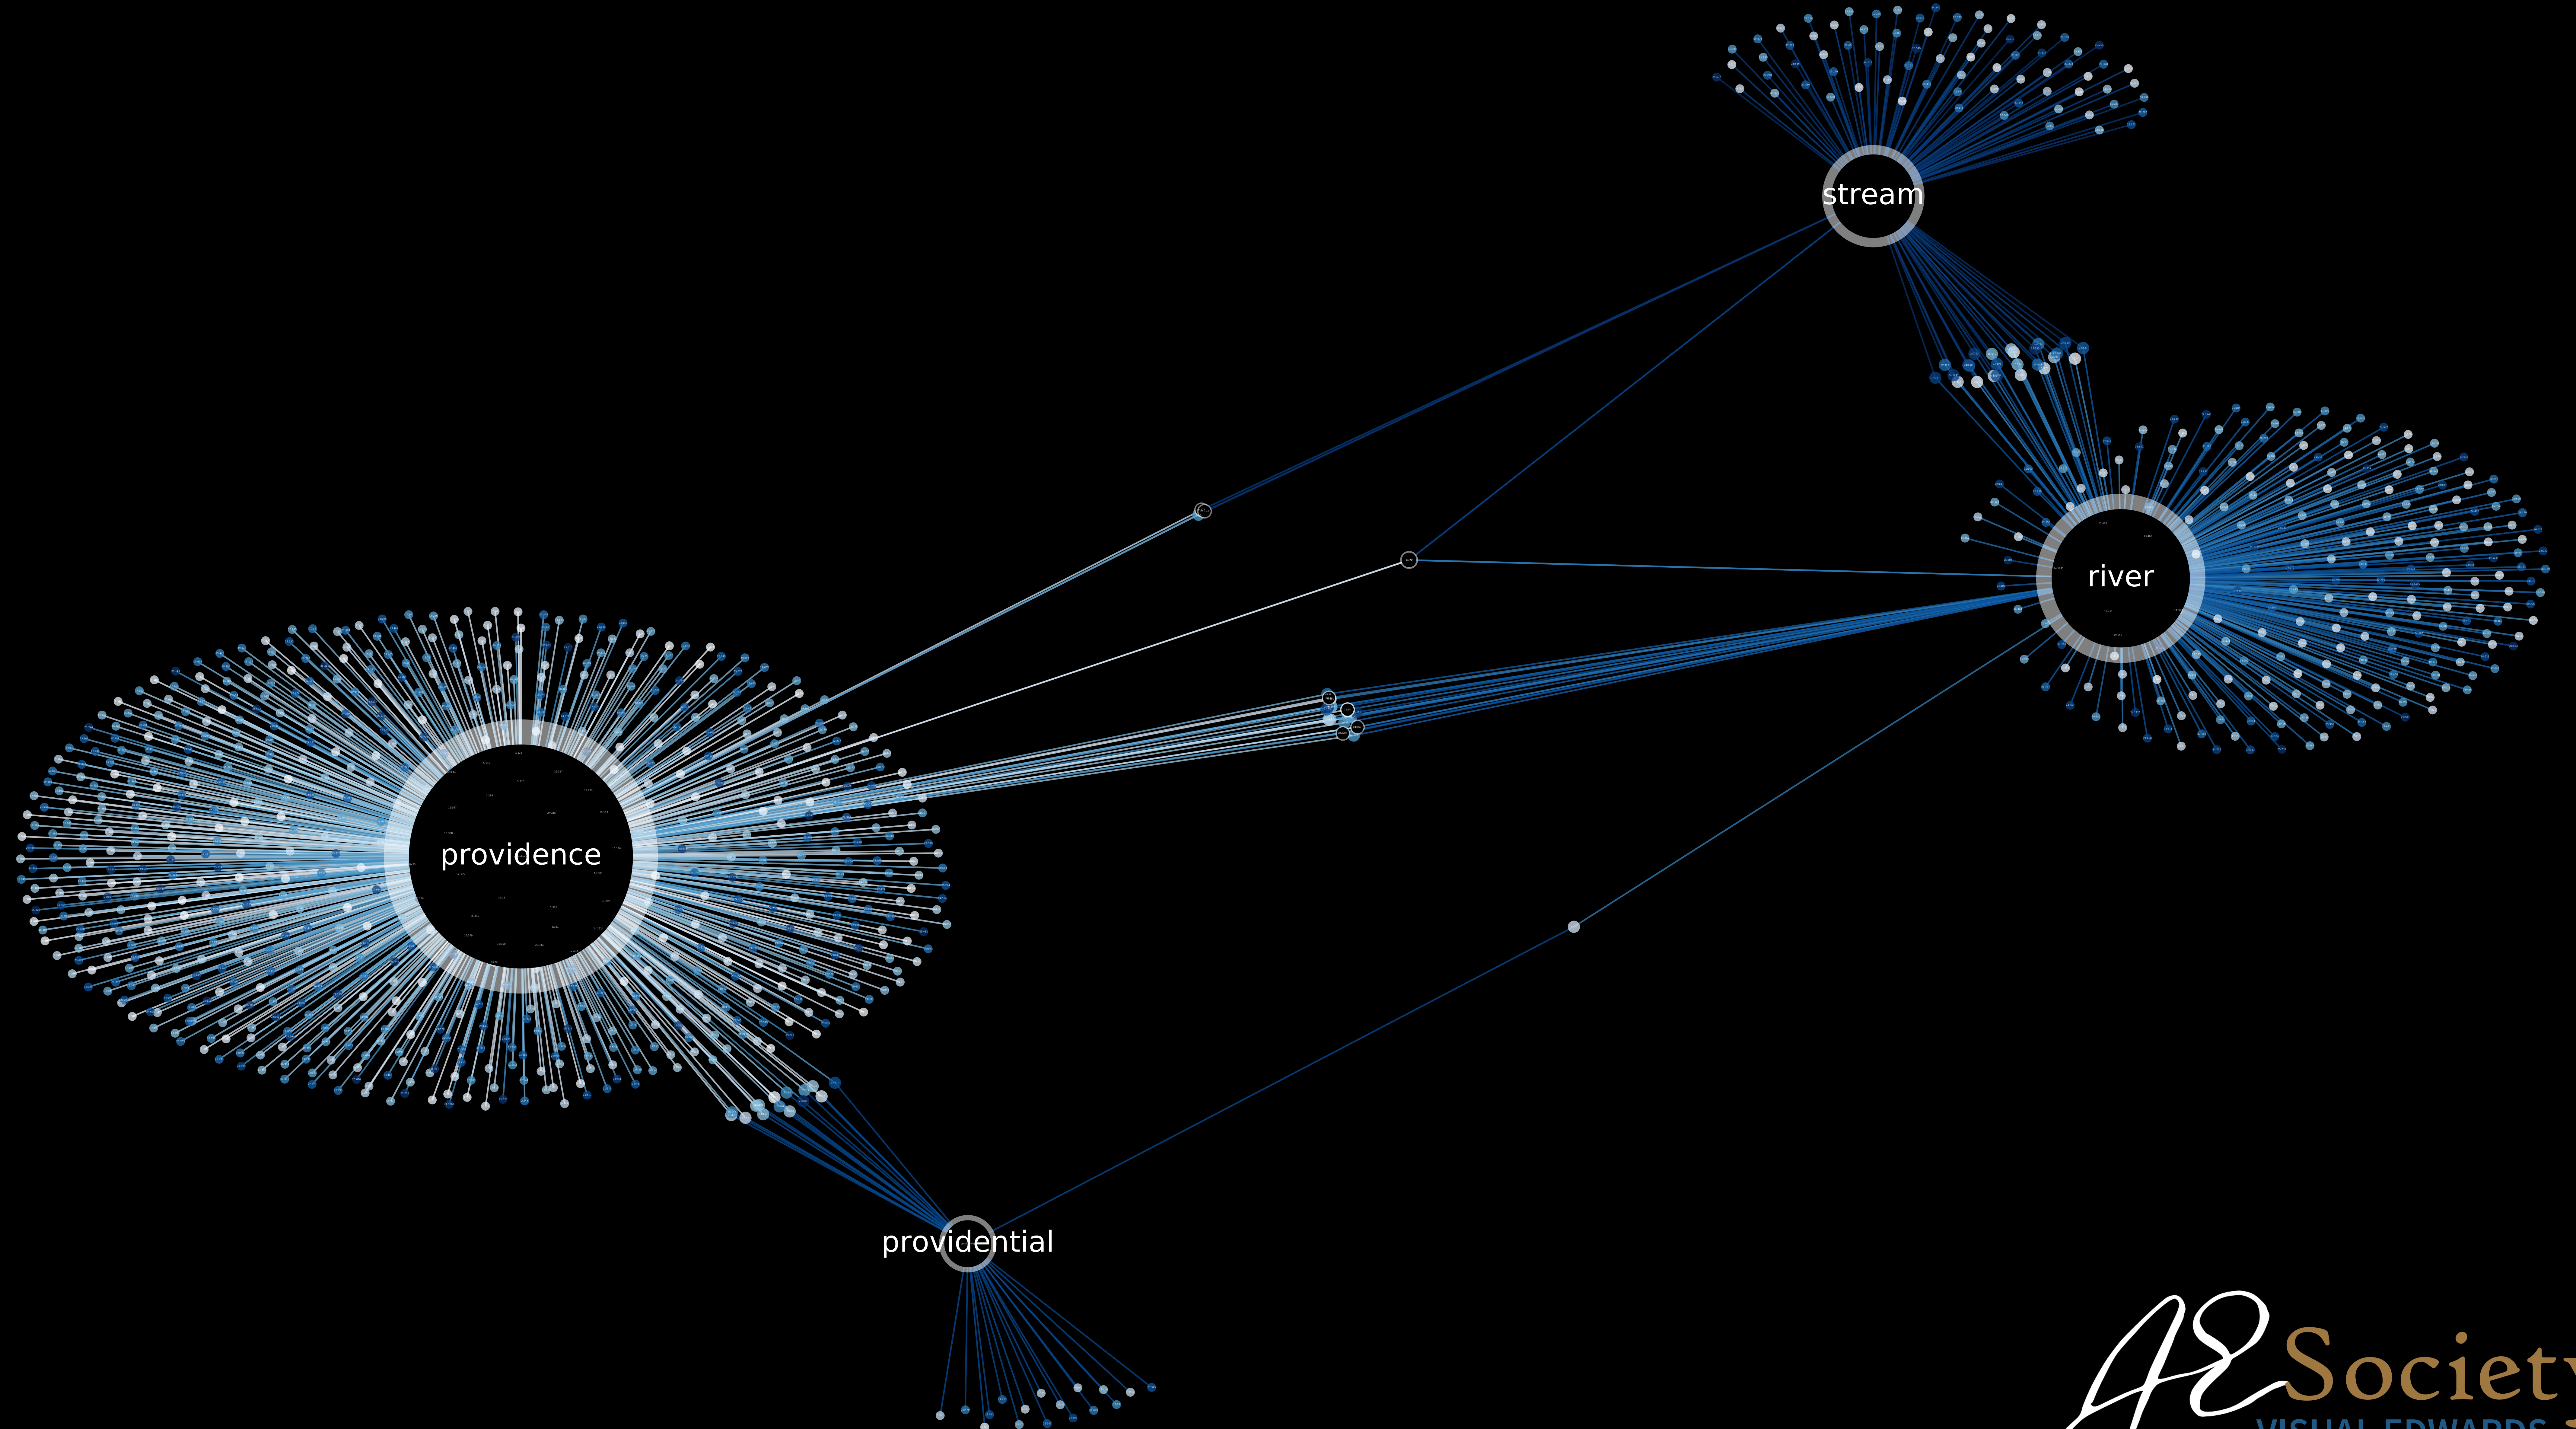

VISUAL EDWARDS: "Streams of Providence" - RBoss

"Images," no. 77. "The course of divine providence seems to be represented by a river in Genesis 41:1-3 and Ezekiel 1:1. It was near a river that Ezekiel saw the wheels of providence, so Ezekiel 1:3; so again, Daniel 8:2-3, Daniel 8:16, and Daniel 10:4-5 and Daniel 12:6-8."